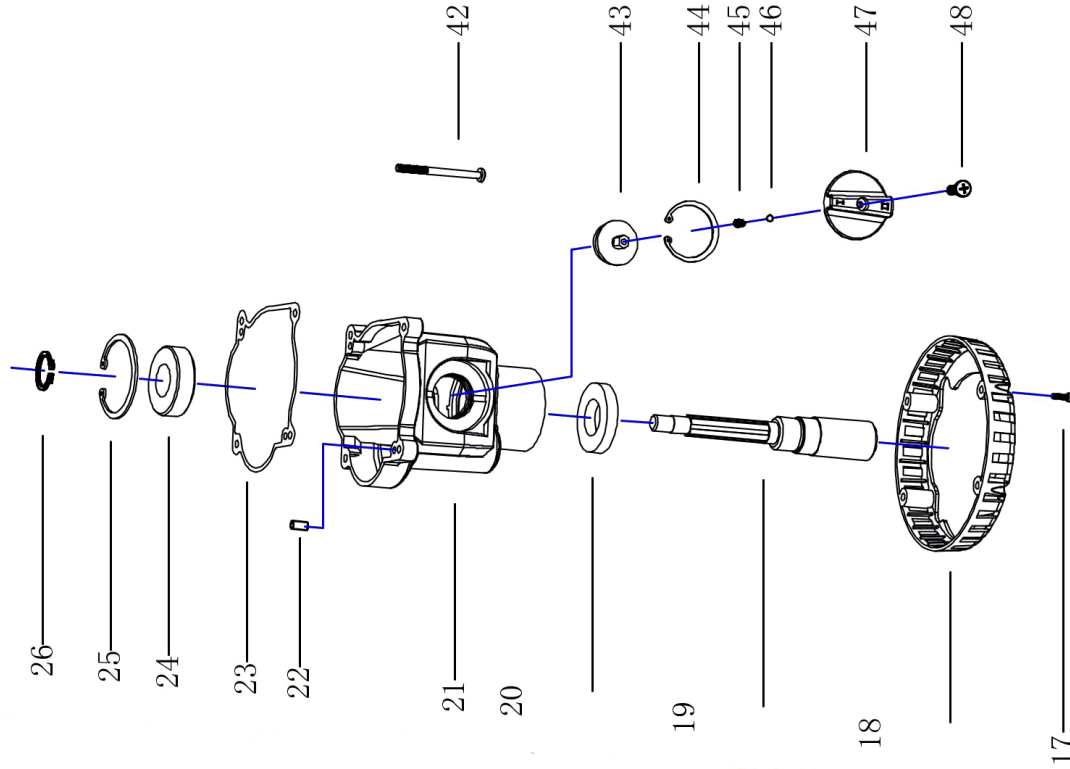

Part-list	ES	EN	Prod.	
13	24513 1	MANGO SUPERIOR RUBIMIX-9N	UPPER HANDLE RUBIMIX-9N	
14	24529 1	INTERRUPTOR 110V RUBIMIX-16 ERGOMAX	SWITCH CONTROL 110V RUBIMIX-16 ERGOMAX	25942, 25948, 24949
14	24384 1	INTERRUPTOR 230V RUBIMIX-16 ERGOMAX	SWITCH CONTROL 230V RUBIMIX-16 ERGOMAX	25940, 25944, 24954, 24958, 24986
15	25115 1	CONDENSADOR RUBIMIX-9	CAPACITOR RMIX-9-BL	
16	25114 1	FIJACION CABLE RUBIMIX-9	CORD CAMP RMIX-9-BL	
17	24345 19	TORN ST3,9X14	SCREW ST3,9X14	
27	25193 1	ENGRANAJE GRANDE RUBIMIX-9	BIG GEAR RMIX-9-BL	
28	25122 1	RODAMIENTO 6000 RUBIMIX-9	6000 BEARING RMIX-9-BL	
29	25735 2	RODAMIENTO 698 Z RMIX-9	698 Z BEARING RMIX-9	
30	25189 1	ENGRANAJE LARGO RUBIMIX-9	LONG GEAR RMIX-9-BL	
31	25188 1	ENGRANAJE POS.41 RUBIMIX-9	GEAR POS.41 RMIX-9-BL	
32	25202 1	ANILLO ELAST.Ø 10 RMIX-9 DUP	CIRCLIP DIA.10 RMIX-9 DUP	
33	24520 1	CUBIERTA MOTOR RUBIMIX-9N	MOTOR COVER RUBIMIX-9N	
34	24521 1	MANGO INFERIOR RUBIMIX-9N	LOWER HANDLE RUBIMIX-9N	
35	25734 1	PROTECCION CABLE RUBIMIX-9-N	CORD GUARD RMIX-9-N	
36	25566 1	ENCHUFE 110V USA RUBIMIX-9	WIRE 110V USA RMIX-9-BL	25948, 25949
36	25738 1	ENCHUFE 230V AUS.RUBIMIX-9	WIRE 230V AUS.RMIX-9-BL	24954
36	25564 1	ENCHUFE 220V UK RUBIMIX-9	WIRE 220V UK RMIX-9-BL	25944
36	25565 1	ENCHUFE 110V UK RUBIMIX-9	WIRE 110V UK RMIX-9-BL	25942
36	25112 1	ENCHUFE 230V 2X0,75 MM	WIRE 230V 2X0,75 MM	25940, 24958, 24986
37	25572 3	TORN M4X6 ST RUBIMIX-9 PLUS	SCREW M4X6 ST RMIX-9-BL PLUS	
38	25191 1	RODAMIENTO 6001 RUBIMIX-9	6001 BEARING RMIX-9-BL	
39	25577 1	MECHA DEPOSITO ACEITE RUBIMIX-9 PLUS	OIL CORDUROY RMIX-9-BL PLUS	
40	24522 1	TAPA ACEITE RUBIMIX-9N POS.40	FRAME OIL COVER RUBIMIX-9N POS.40	
41	25581 2	TORN M3X10 RUBIMIX-9 PLUS	SCREW M3X10 RMIX-9-BL PLUS	