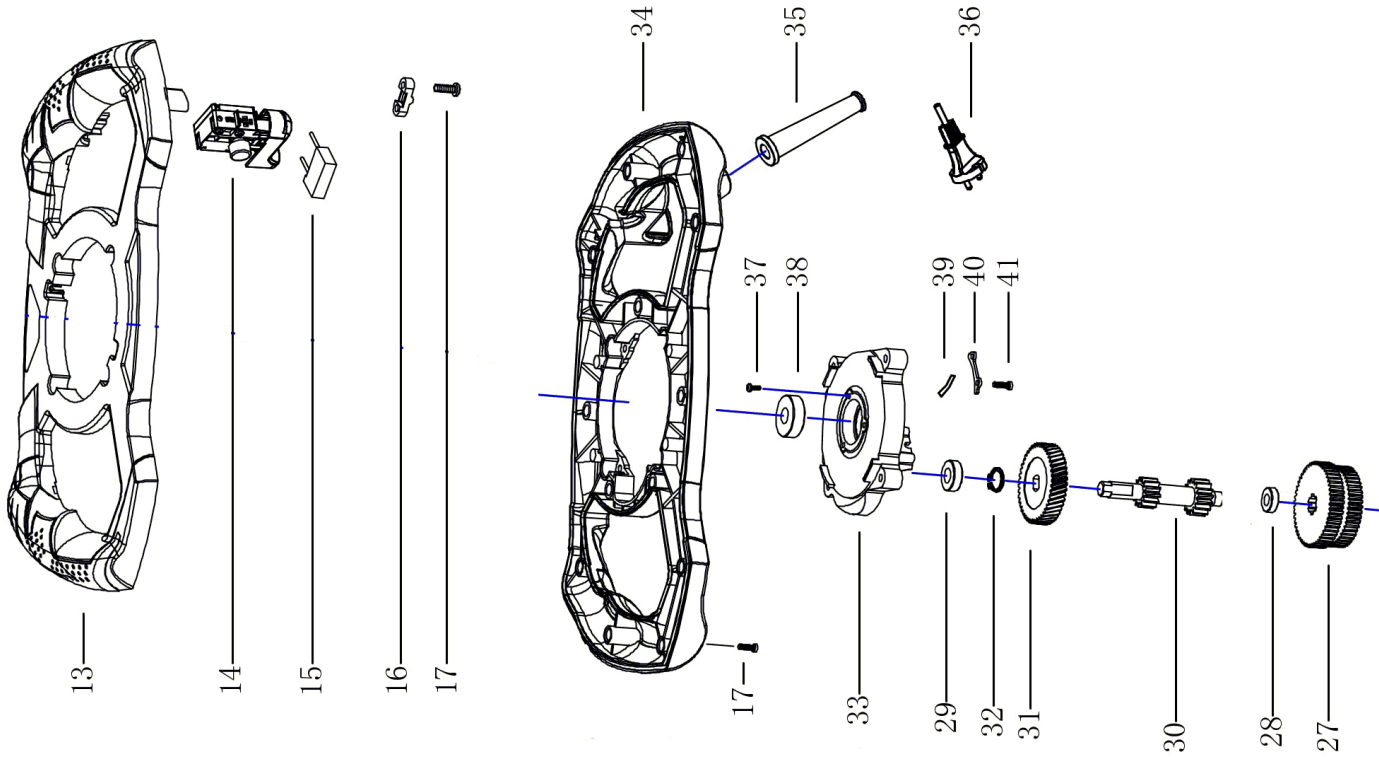

Part-list	ES	EN	Prod.	
13	24513 1	MANGO SUPERIOR RUBIMIX-9N	UPPER HANDLE RUBIMIX-9N	
14	24529 1	INTERRUPTOR 110V RUBIMIX-16 ERGOMAX	SWITCH CONTROL 110V RUBIMIX-16 ERGOMAX	25942, 25948, 24949
14	24384 1	INTERRUPTOR 230V RUBIMIX-16 ERGOMAX	SWITCH CONTROL 230V RUBIMIX-16 ERGOMAX	25940, 25944, 24954, 24958, 24986
15	25115 1	CONDENSADOR RUBIMIX-9	CAPACITOR RMIX-9-BL	
16	25114 1	FIJACION CABLE RUBIMIX-9	CORD CAMP RMIX-9-BL	
17	24345 19	TORN ST3,9X14	SCREW ST3,9X14	
27	25193 1	ENGRANAJE GRANDE RUBIMIX-9	BIG GEAR RMIX-9-BL	
28	25122 1	RODAMIENTO 6000 RUBIMIX-9	6000 BEARING RMIX-9-BL	
29	25735 2	RODAMIENTO 698 Z RMIX-9	698 Z BEARING RMIX-9	
30	25189 1	ENGRANAJE LARGO RUBIMIX-9	LONG GEAR RMIX-9-BL	
31	25188 1	ENGRANAJE POS.41 RUBIMIX-9	GEAR POS.41 RMIX-9-BL	
32	25202 1	ANILLO ELAST.Ø 10 RMIX-9 DUP	CIRCLIP DIA.10 RMIX-9 DUP	
33	24520 1	CUBIERTA MOTOR RUBIMIX-9N	MOTOR COVER RUBIMIX-9N	
34	24521 1	MANGO INFERIOR RUBIMIX-9N	LOWER HANDLE RUBIMIX-9N	
35	25734 1	PROTECCION CABLE RUBIMIX-9-N	CORD GUARD RMIX-9-N	
36	25566 1	ENCHUFE 110V USA RUBIMIX-9	WIRE 110V USA RMIX-9-BL	25948, 25949
36	25738 1	ENCHUFE 230V AUS.RUBIMIX-9	WIRE 230V AUS.RMIX-9-BL	24954
36	25564 1	ENCHUFE 220V UK RUBIMIX-9	WIRE 220V UK RMIX-9-BL	25944
36	25565 1	ENCHUFE 110V UK RUBIMIX-9	WIRE 110V UK RMIX-9-BL	25942
36	25112 1	ENCHUFE 230V 2X0,75 MM	WIRE 230V 2X0,75 MM	25940, 24958, 24986
37	25572 3	TORN M4X6 ST RUBIMIX-9 PLUS	SCREW M4X6 ST RMIX-9-BL PLUS	
38	25191 1	RODAMIENTO 6001 RUBIMIX-9	6001 BEARING RMIX-9-BL	
39	25577 1	MECHA DEPOSITO ACEITE RUBIMIX-9 PLUS	OIL CORDUROY RMIX-9-BL PLUS	
40	24522 1	TAPA ACEITE RUBIMIX-9N POS.40	FRAME OIL COVER RUBIMIX-9N POS.40	
41	25581 2	TORN M3X10 RUBIMIX-9 PLUS	SCREW M3X10 RMIX-9-BL PLUS	