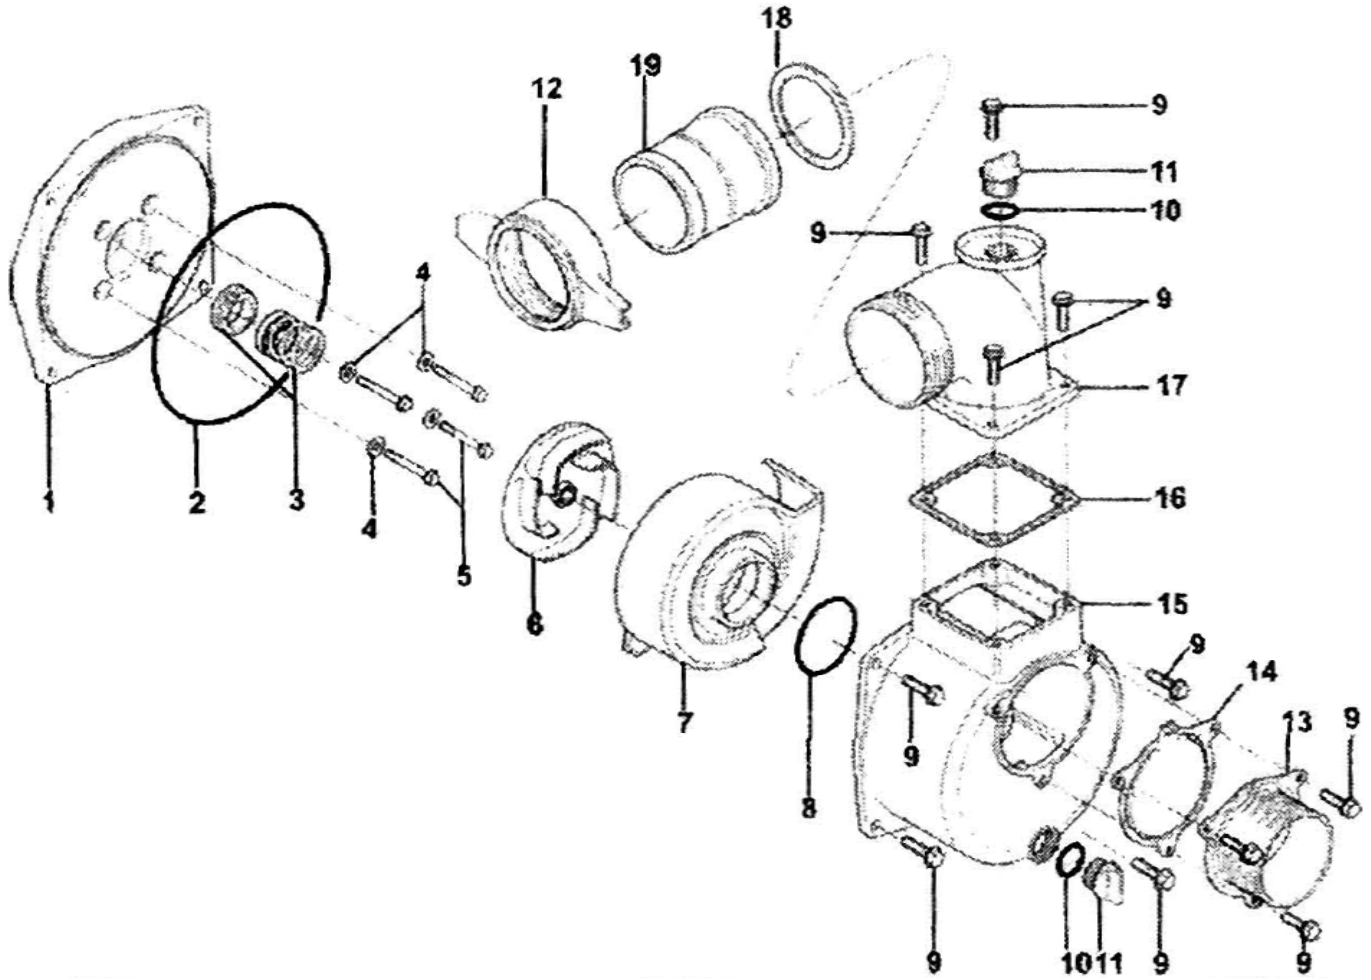

WATER PUMP ASSY

S/N	Part No.	Description	Quantity
1	44112	Housing, rear	1
2	44121	O-ring	1
3	44230	Seal, mechanical	1
4	44122	Washer, copper	4
5	GB5787-86	Bolt, allen headed	4
6	44211	Impeller	1
7	44212	Cover, Impeller	1
8	44221	O-Ring	1
9	GB5787-86	Bolt, Hex	11
10	44142	O-Ring	2
11	44141	Plug, Drain	2
12	44413	Union, hose 3"	2
13	44511	Flange, Inlet 3"	1
14	44521	Gasket, Inlet Flange	1
15	44111	Housing, Front	1
16	44321	Gasket, Outlet Flange	1
17	44311	Flange, Outlet 3"	1
18	44411	Gasket, 3"	2
19	44412	Pipe, 3"	2